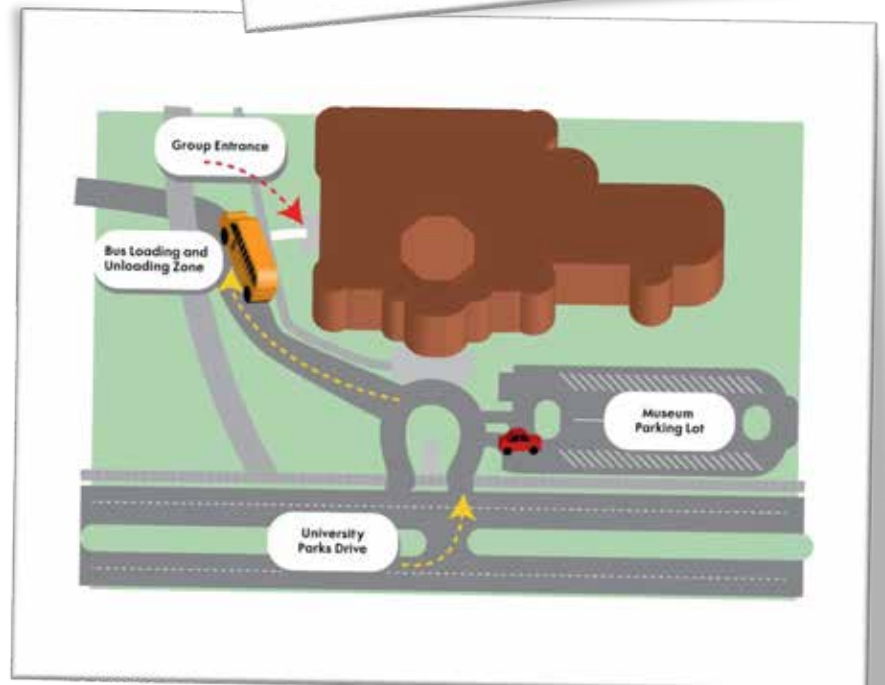

Dear Parent/Guardian,

Your child's group leader has scheduled a time to visit Baylor University's Mayborn Museum Complex. To enhance your experience, we would like to share information with you before your arrival.

Location: The Mayborn Museum is located at 1300 S. University Parks Drive Waco, Texas 76706.

Parking: Parking for parents is available in the Mayborn parking lot. Buses will park in our designated bus parking area or the Ferrell Center.

Greeting: When a group arrives, they will remain on their buses until the group leader has paid and the groups have received their greeting.

Entering: All groups will enter through the doors at the **front** of the building.

Group Leaders: All parents will pay admission, but can serve as a group leader.

Admission: Groups with a 24 hour advanced reservation will receive $1 off admission per child. Parents and guardians must pay the school prior to their visit or pay $8 at the door.

Lunches: The picnic tables located outside are available free of charge. In case of inclement weather or extreme temperatures, your child's teacher will make arrangements for lunch off-site.

Safety: It is your responsibility to maintain the good behavior and safety of the children in your group.

Time: Please contact your child's teacher to learn the group's departure time and lunch plans.